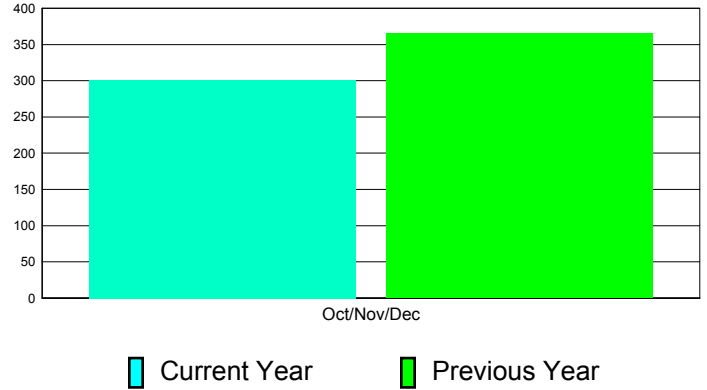

Comparison of Membership Gain/Loss

Current Year Compared to the Previous Year