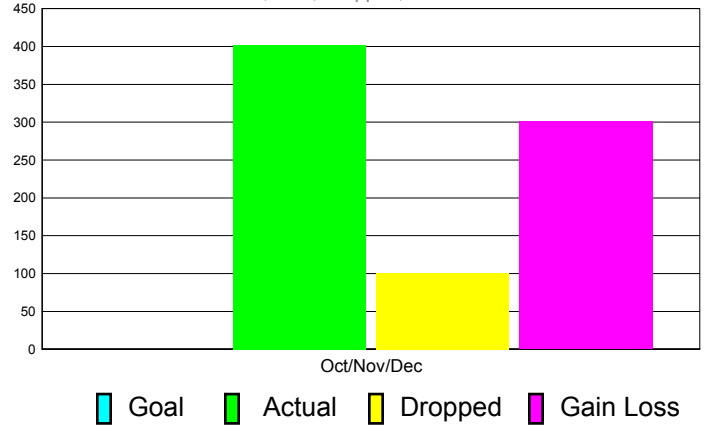

### YTD Status Quo Clubs 2010-2011

Status Quo Clubs Compared to Status Quo Members

## MEMBERSHIP

Membership Results  
2011-2012

Membership  
2010-2011

Month	Net Memb Goal	Actual New Memb	Actual Dropped Memb	Gain/Loss of Memb	Gain/ Loss of Memb
Oct/Nov/Dec	0	402	101	301	365
<b>Totals</b>	<b>0</b>	<b>402</b>	<b>101</b>	<b>301</b>	<b>365</b>

### Membership Results 2011-2012

Goal, New, Dropped, Gain/Loss